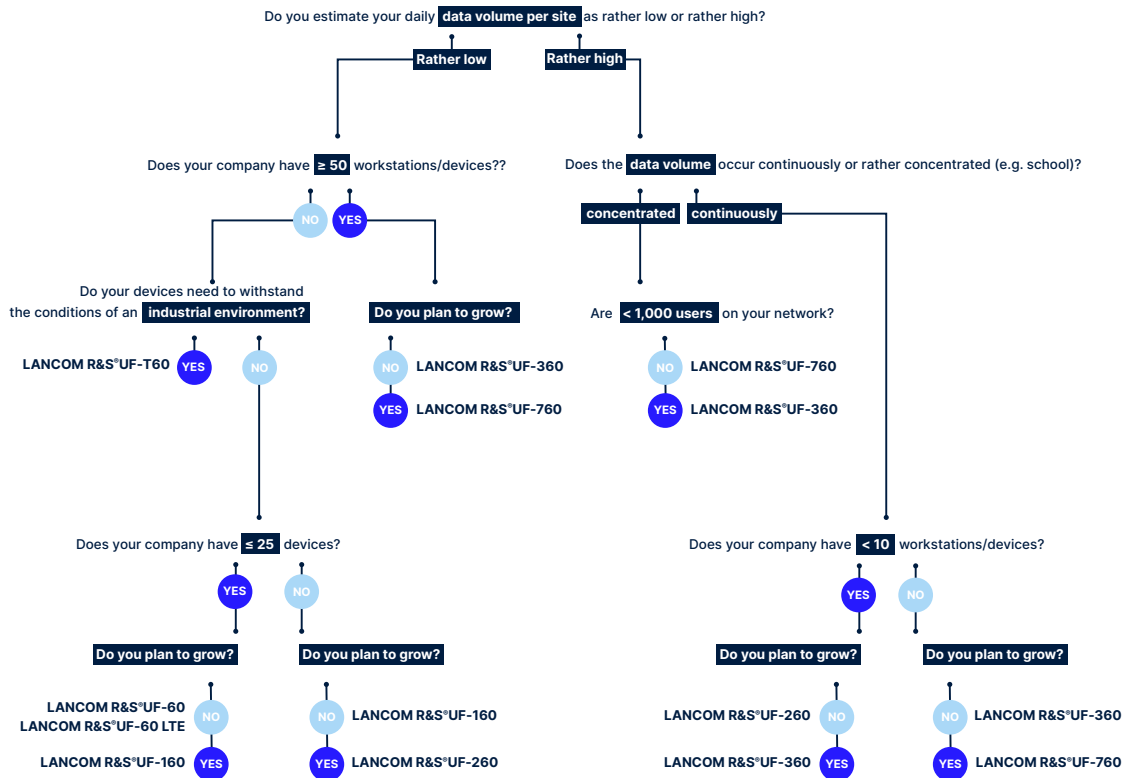

Firewall Matchmaker

By answering the following questions, you will find the right firewall for your IT security in just a few seconds:

Notes

Whichever firewall you choose – every LANCOM R&S®Unified Firewall is a next-generation firewall “Made in Germany” featuring state-of-the-art Unified Threat Management (UTM) features such as sandboxing, machine learning, and R&S®PACE 2 Deep Packet Inspection. Whichever way you decide, your data has the best possible protection.

In addition to the LANCOM R&S®Unified Firewalls mentioned here, you can also opt for the virtual LANCOM vFirewall, which offers identical features to the hardware firewalls and which, thanks to its flexible license model, can “grow” with your demands for UTM performance and network size.