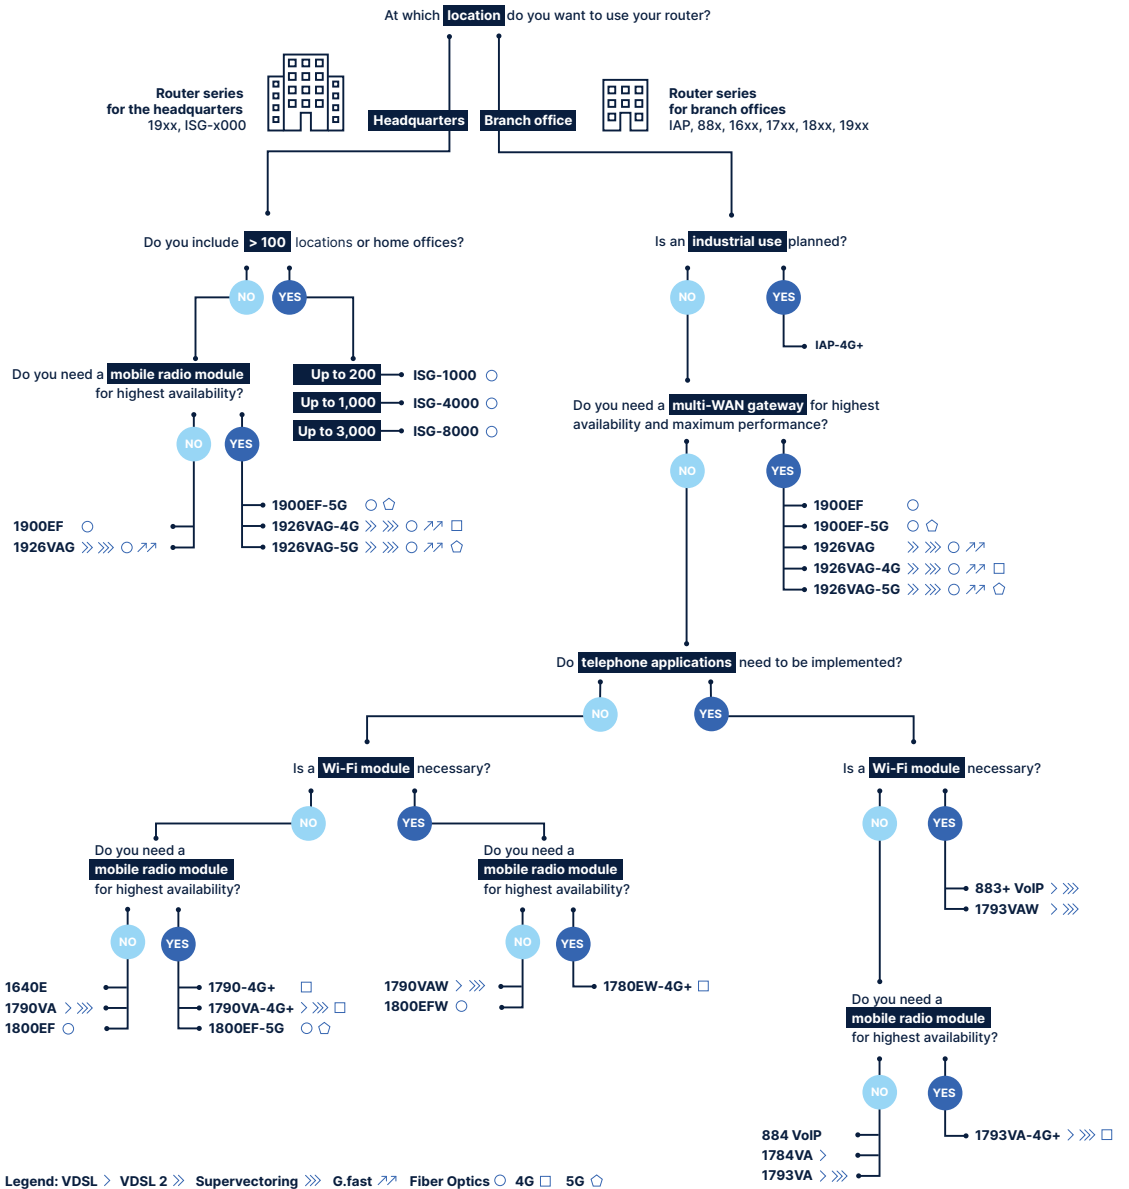

Router-Matchmaker

Take just a few minutes to answer the following questions and find the right router for your network:

For operation in a virtualized environments, the LANCOM vRouter is also available with a comprehensive range of functions and numerous security features. The LANCOM vRouter can be used as a virtual VPN router (vCPE), central-site VPN gateway (vGateway), or as a WLAN controller (vWLC).