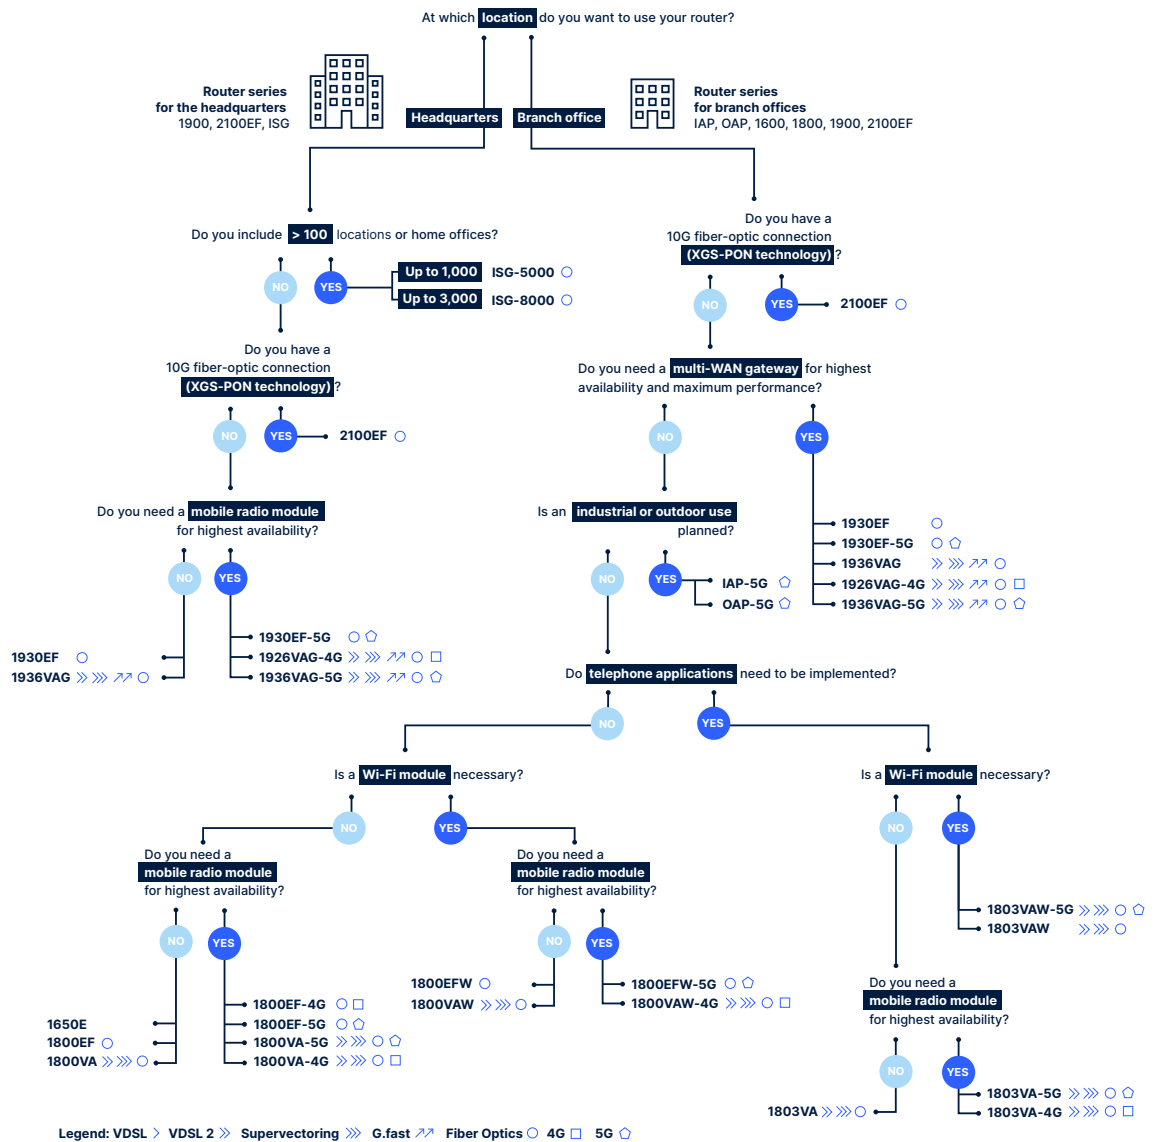

Router Matchmaker

How do you find the ideal router for your network quickly and easily?
Simply answer the following questions.

For projects that require the integration of professional telephony functions, we recommend the LANCOM 2100EF, the 1900 series, and the LANCOM VoIP routers. All LANCOM gateways and routers can be further upgraded with various software options, e. g. with an All-IP function, a content or BPJM filter, additional VPN channels, and much more.

For operation in a virtualized environments, the LANCOM vRouter is also available with a comprehensive range of functions and numerous security features. The LANCOM vRouter can be used as a virtual VPN router (vCPE), central-site VPN gateway (vGateway), or as a WLAN controller (vWLC).